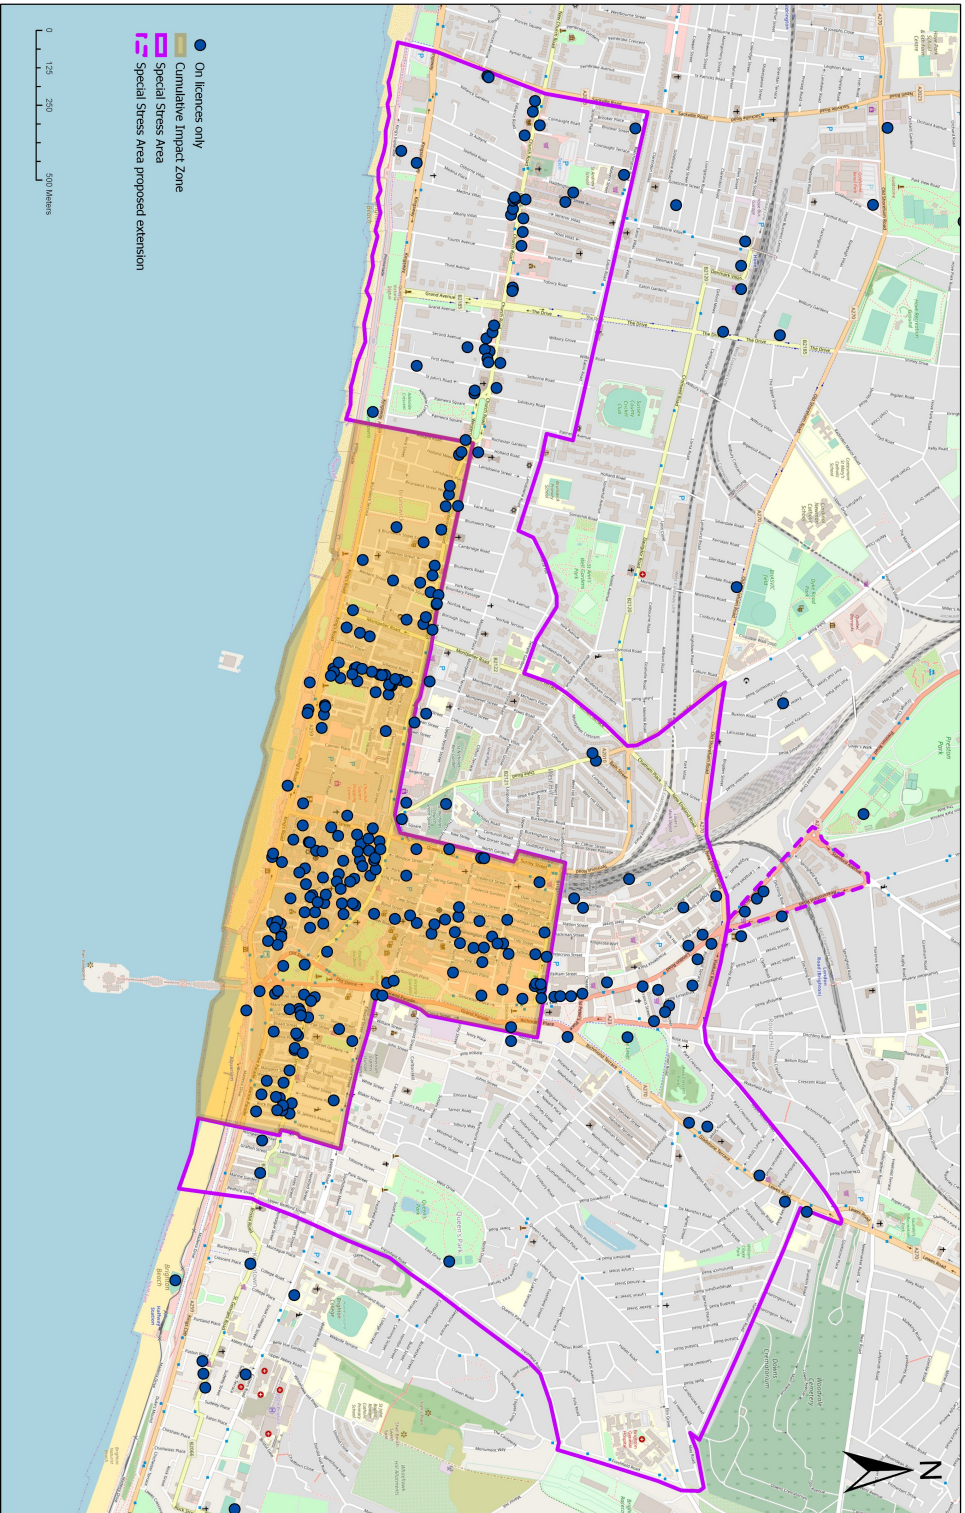

# Cumulative Impact Zone, Special Stress Area and on-licences only, December 2019

Brighton & Hove Public Health Intelligence, 2020  
© OpenStreetMap (and) contributors, CC-BY-SA © Crown Copyright. All rights reserved. Licence: 100020999. Brighton & Hove City Council, 2019. Cities Revealed © 2018